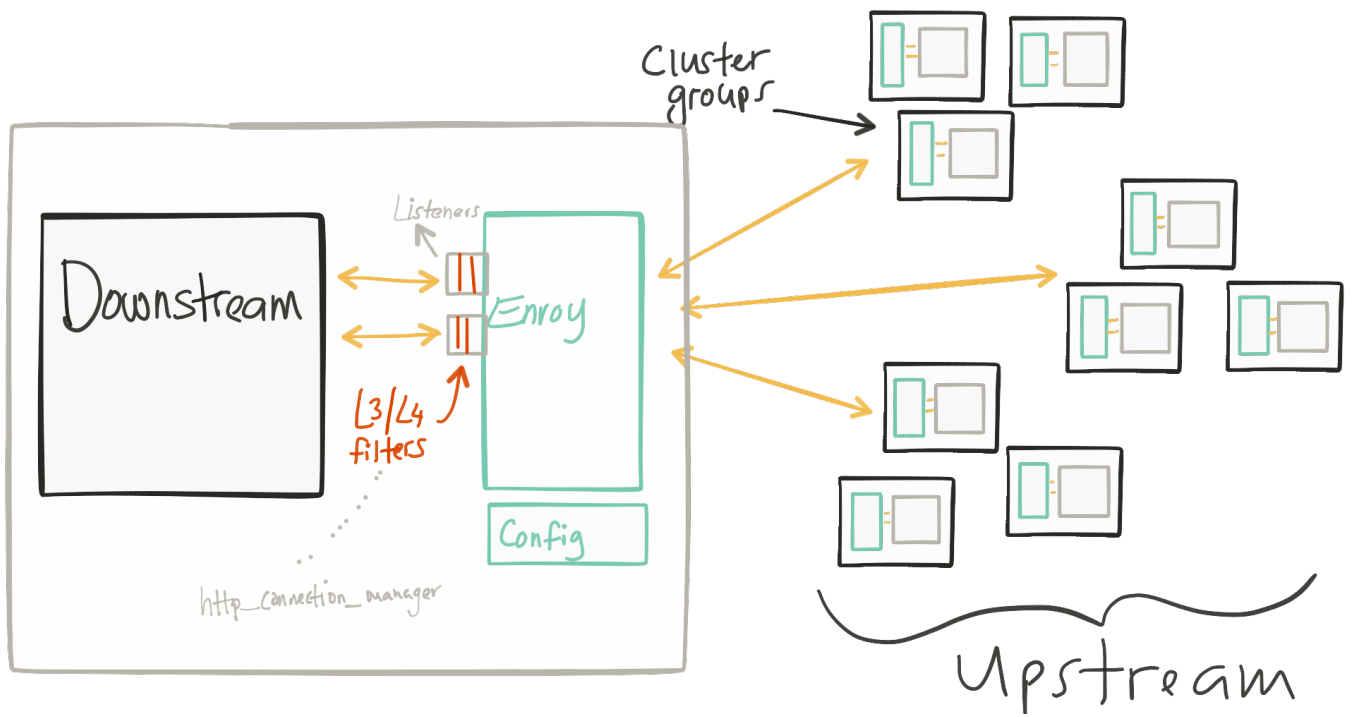

Download from
Dreamstime.com

This watermarked comp image is for previewing purposes only.

ID 2468711

© Milan Surkala | Dreamstime.com

[Envoy-tls-example](#)

[Envoy-tls-example](#)

Download from
Dreamstime.com

This watermarked comp image is for previewing purposes only.

ID 2468711

© Milan Surkala | Dreamstime.com

Envoy provides a network filter that performs TLS client authentication via principals

fetches from a REST VPN service. This filter matches the presented client's ...